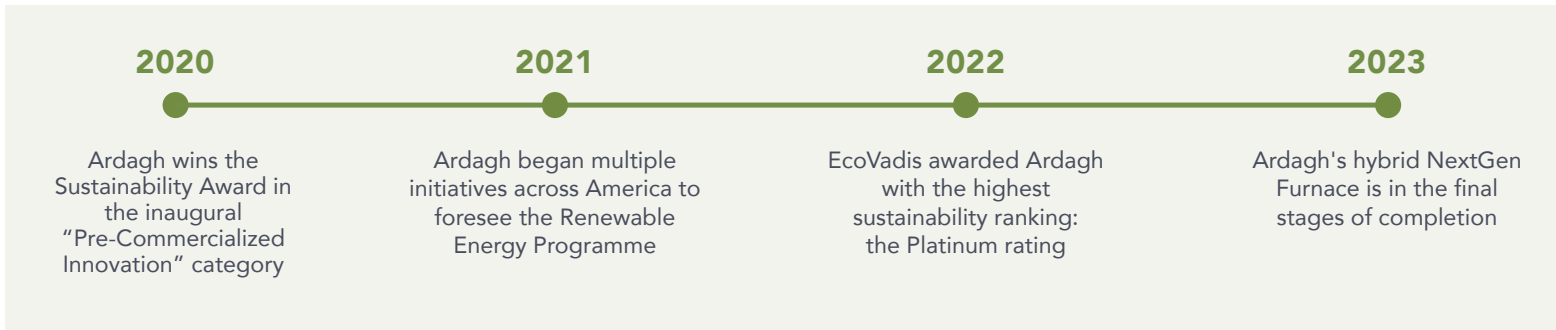

WinePak Glass Suppliers

Partnership in Sustainability

Ardagh is moving forward with ambitious actions in sustainability and continuously improving their infinitely recyclable glass packaging. Their sustainability actions are founded on 3 pillars—emissions, ecology, and social sustainability strategies—all of which help minimize their CHG emissions, reduce their ecological impact, and help support their people and the communities they serve. Ardagh Glass has been awarded many sustainability awards throughout the years, including a Platinum rating from EcoVadis and the Leadership Class rating for sustainable performance to name a few. Ardagh’s sustainability efforts have recently been approved by the Science Based Targets initiatives (SBTi) for their greenhouse gas emission reduction targets. We are proud partners in sustainability with Ardagh Glass!